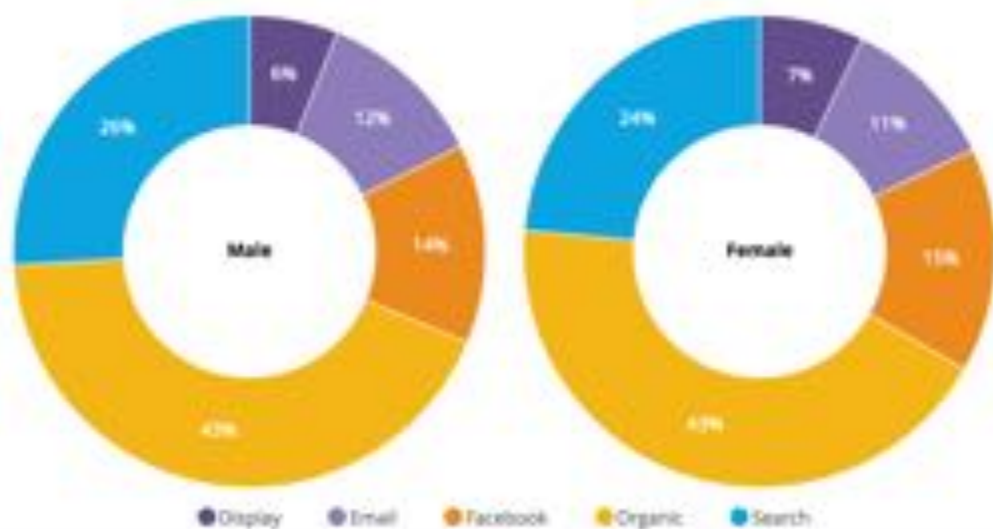

FILTERS Date is in the past 90 days

27,884  
Total Orders

\$46.24  
Avg Order Sale Price

10.4%  
30 Day Repeat Purchase Rate

7,071  
Number of First Purchasers

Customers by Source and Gender

Customers by State