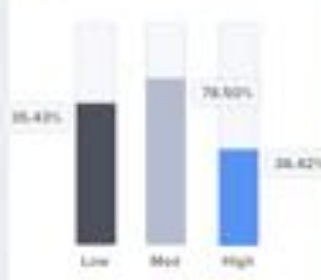

45.67% Avg. Read Rate

Apps Down

Time Spent in App

Peak App Usage Time

Pushes Sent Over Time

Installed Devices

Avg. User Engagement

Avg. Push Response

Avg. Links Connected