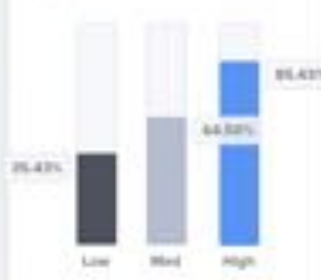

45.67% Avg. Read Rate

Apps Down

Time Spent in App

Peak App Usage Time

Pushes Sent Over Time

Installed Devices

Avg. User Engagement

Avg. Push Response

Avg. Links Connected