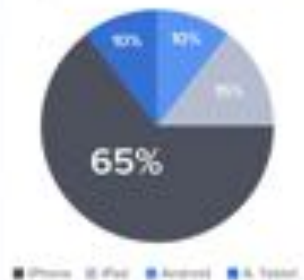

45.67% Avg. Read Rate

Apps Down

Time Spent in App

Peak App Usage Time

Pushes Sent Over Time

Installed Devices

Avg. User Engagement

Avg. Push Response

Avg. Links Connected